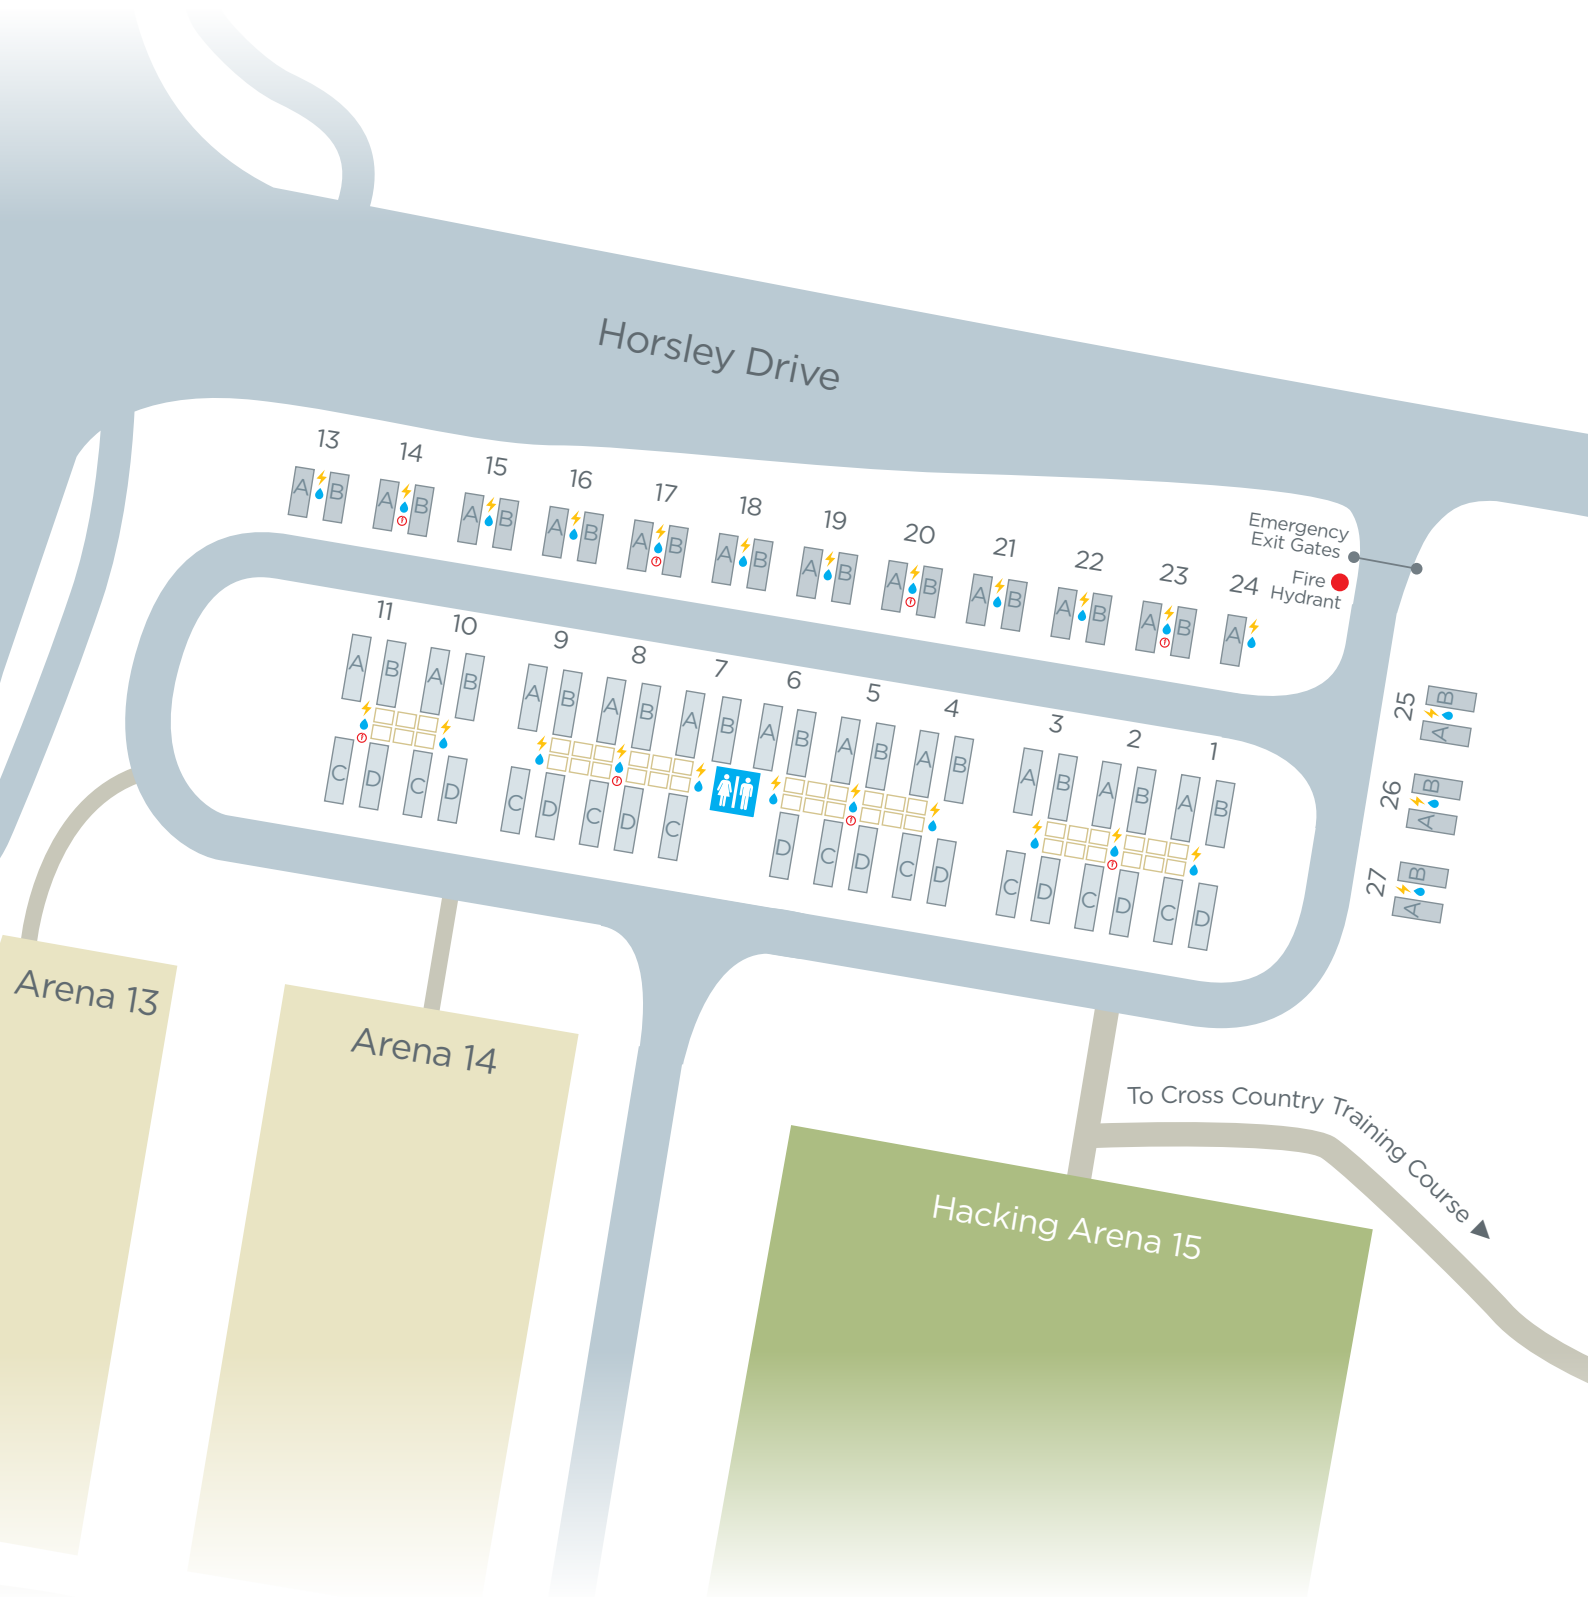

SYDNEY INTERNATIONAL EQUESTRIAN CENTRE

Centre Map

SYDNEY INTERNATIONAL EQUESTRIAN CENTRE

North Truck Park - Camping Layout

0 15 30

N

Small Space 7-11m

Medium Space 12-15m

Day Yard

Power

Water

Fire Hose

Amenities

SYDNEY INTERNATIONAL EQUESTRIAN CENTRE

South Truck Park - Camping Layout

SYDNEY INTERNATIONAL EQUESTRIAN CENTRE

Stables Complex

0 15 30

Amenities

Wheelchair Access

First Aid

Bike Rack

Sydney International Equestrian Centre