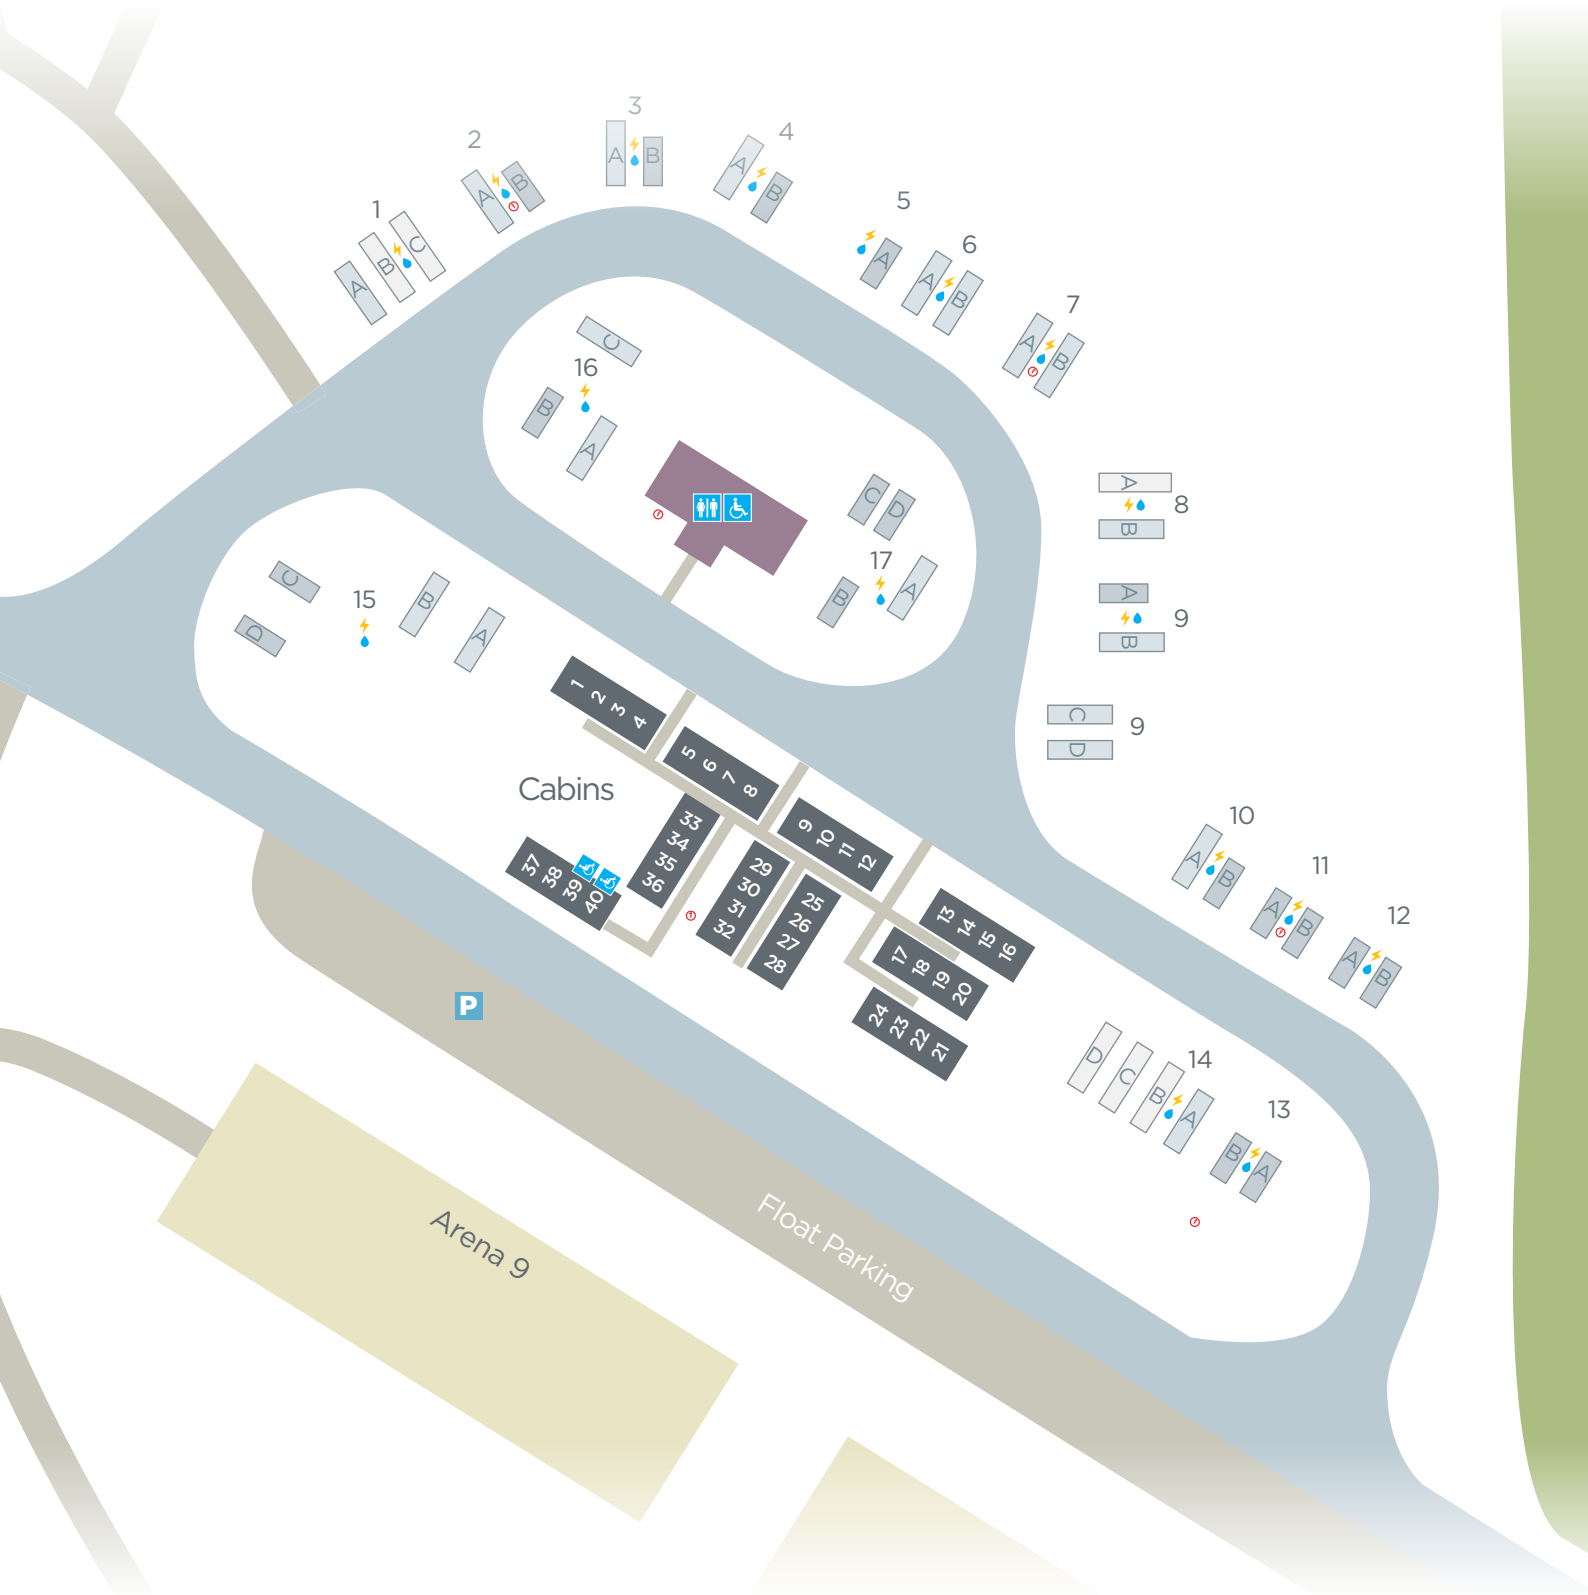

SYDNEY INTERNATIONAL EQUESTRIAN CENTRE

Centre Map

SYDNEY INTERNATIONAL EQUESTRIAN CENTRE

North Truck Park - Camping Layout

0 15 30

N

Small Space 7-11m

Medium Space 12-15m

Day Yard

Power

Water

Fire Hose

Amenities

SYDNEY INTERNATIONAL EQUESTRIAN CENTRE

South Truck Park - Camping Layout

SYDNEY INTERNATIONAL EQUESTRIAN CENTRE

Stables Complex

0 15 30

Amenities

Wheelchair Access

First Aid

Bike Rack

Sydney International Equestrian Centre